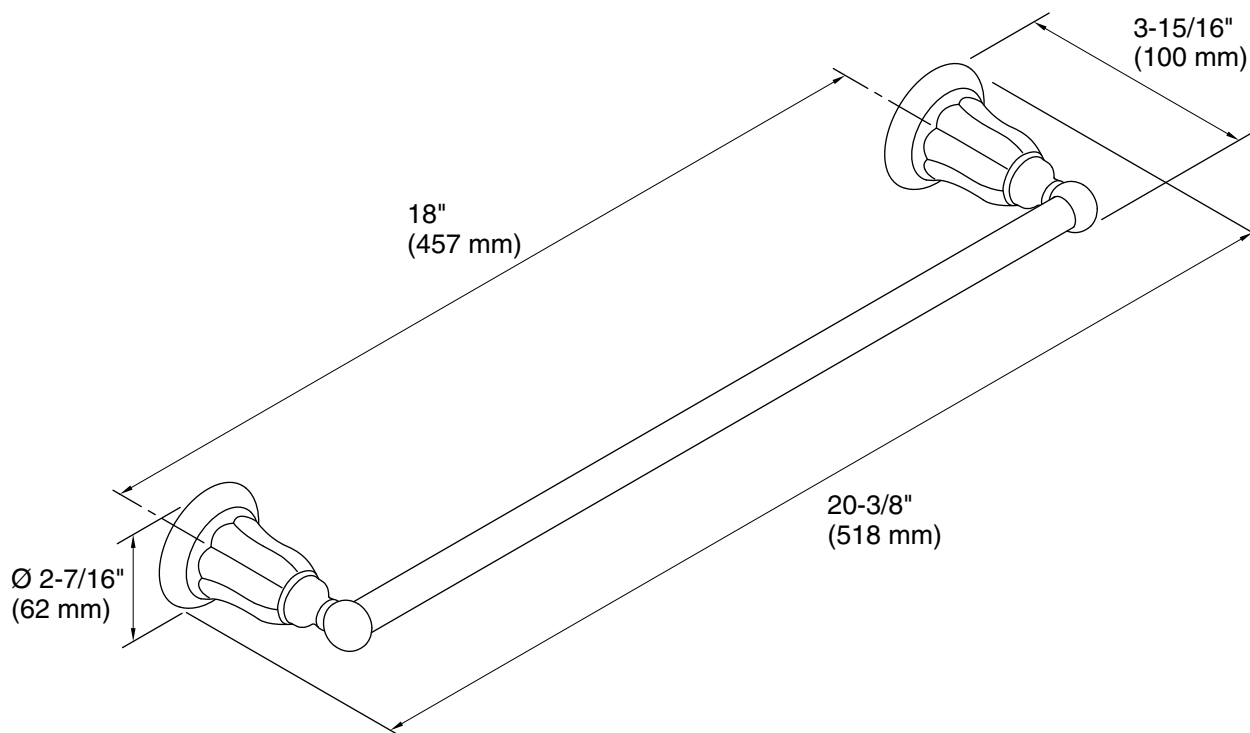

Technical Information

All product dimensions are nominal.

Material: Metal

Notes

Install this product according to the installation guide.

CAUTION: Risk of personal injury. Do not install these products in any area where they are likely to be used inadvertently as a grab bar or support bar. These products are not designed or intended for use as a grab bar or support bar.